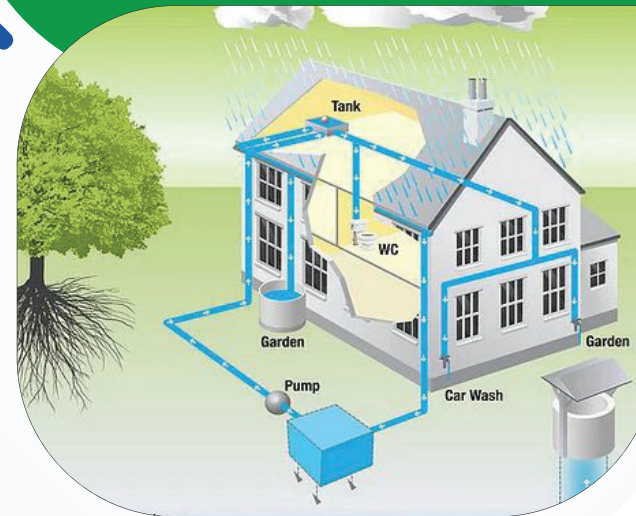

# Water Treatments

**Efficient, ecological & economical solutions for water treatment**

## CONSTRUCTED WETLAND TECHNOLOGY

Natural, low cost and sustainable based on natural wetland processes

### ADVANTAGES

- Zero Maintenance
- No Chemical
- No Extensive Sludge Maintenance
- No Odour
- Any size and shape installation
- Easy to Construct

## RAINWATER HARVESTING

- It is absolutely free to use and a Clean Source of Water
- It is easy to Install
- It can be used for many different purposes
- It is Environmentally Friendly
- It is Excellent for Irrigation
- It reduces the use of Ground Water